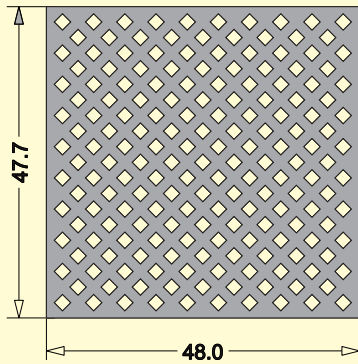

'Privacy Diamond' Tech Drawing Standard Sizes Sheet

32 x 48

48 x 32

96 x 48

96 x 24

24 x 41

48 x 48

12x18

Sample

Design Element

48 x 96

41 x 24

48 x 24

24 x 96

24 x 48

- * Lightweight
- * Easily Fabricated
- * Does not Absorb Water
- * UV Stabilized
- * Weather Resistant
- * Easily Cleaned
- * Easily Painted
- * Unique Designs

Panels are drawn to scale

Colors available: White or Black

- Sizes available in:
- 1/4" thickness
 - 1/2" thickness
 - 3/4" thickness
 - 1" thickness
 - 1-1/2" thickness

PVC Sheet
 Polyvinyl Chloride Resin
 Calcium Carbonate
 Titanium Dioxide
 Additives