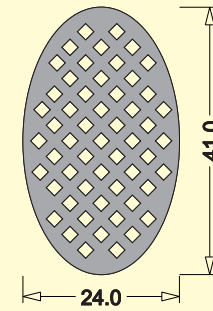

'Privacy Diamond' Tech Drawing Standard Sizes Sheet

32 x 48

48 x 32

96 x 48

96 x 24

24 x 41

48 x 48

12x18

Sample

Design Element

48 x 96

41 x 24

48 x 24

24 x 96

24 x 48

- * Lightweight
- * Easily Fabricated
- * Does not Absorb Water
- * UV Stabilized
- * Weather Resistant
- * Easily Cleaned
- * Easily Painted
- * Unique Designs

Panels are drawn to scale

Colors available: White or Black

- Sizes available in:
- 1/4" thickness
 - 1/2" thickness
 - 3/4" thickness
 - 1" thickness
 - 1-1/2" thickness

PVC Sheet
 Polyvinyl Chloride Resin
 Calcium Carbonate
 Titanium Dioxide
 Additives