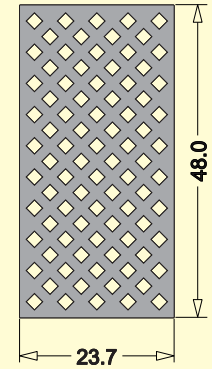

'Privacy Diamond' Tech Drawing Standard Sizes Sheet

32 x 48

48 x 32

96 x 48

96 x 24

24 x 41

48 x 48

12x18

Sample

Design Element

48 x 96

41 x 24

48 x 24

24 x 96

24 x 48

- * Lightweight
- * Easily Fabricated
- * Does not Absorb Water
- * UV Stabilized
- * Weather Resistant
- * Easily Cleaned
- * Easily Painted
- * Unique Designs

Panels are drawn to scale

Colors available: White or Black

- Sizes available in:
- 1/4" thickness
 - 1/2" thickness
 - 3/4" thickness
 - 1" thickness
 - 1-1/2" thickness

PVC Sheet
 Polyvinyl Chloride Resin
 Calcium Carbonate
 Titanium Dioxide
 Additives