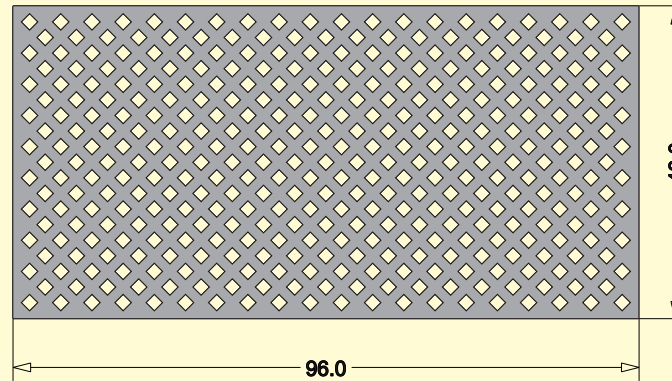

'Privacy Diamond' Tech Drawing Standard Sizes Sheet

32 x 48

48 x 32

96 x 48

96 x 24

24 x 41

48 x 48

12x18

Sample

Design Element

48 x 96

41 x 24

48 x 24

24 x 96

24 x 48

- * Lightweight
- * Easily Fabricated
- * Does not Absorb Water
- * UV Stabilized
- * Weather Resistant
- * Easily Cleaned
- * Easily Painted
- * Unique Designs

Panels are drawn to scale

Colors available: White or Black

- Sizes available in:
- 1/4" thickness
 - 1/2" thickness
 - 3/4" thickness
 - 1" thickness
 - 1-1/2" thickness

PVC Sheet
 Polyvinyl Chloride Resin
 Calcium Carbonate
 Titanium Dioxide
 Additives