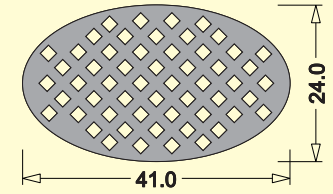

'Privacy Diamond' Tech Drawing Standard Sizes Sheet

32 x 48

48 x 32

96 x 48

96 x 24

24 x 41

48 x 48

12x18

Sample

Design Element

48 x 96

41 x 24

48 x 24

24 x 96

24 x 48

- * Lightweight
- * Easily Fabricated
- * Does not Absorb Water
- * UV Stabilized
- * Weather Resistant
- * Easily Cleaned
- * Easily Painted
- * Unique Designs

Panels are drawn to scale

Colors available: White or Black

- Sizes available in:
- 1/4" thickness
 - 1/2" thickness
 - 3/4" thickness
 - 1" thickness
 - 1-1/2" thickness

PVC Sheet
 Polyvinyl Chloride Resin
 Calcium Carbonate
 Titanium Dioxide
 Additives