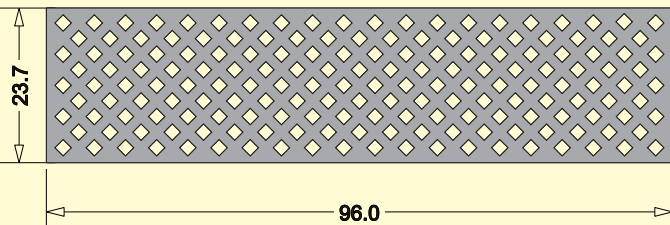

'Privacy Diamond' Tech Drawing Standard Sizes Sheet

32 x 48

48 x 32

96 x 48

96 x 24

24 x 41

48 x 48

12x18

Sample

Design Element

48 x 96

41 x 24

48 x 24

24 x 96

24 x 48

- * Lightweight
- * Easily Fabricated
- * Does not Absorb Water
- * UV Stabilized
- * Weather Resistant
- * Easily Cleaned
- * Easily Painted
- * Unique Designs

Panels are drawn to scale

Colors available: White or Black

- Sizes available in:
- 1/4" thickness
 - 1/2" thickness
 - 3/4" thickness
 - 1" thickness
 - 1-1/2" thickness

PVC Sheet
 Polyvinyl Chloride Resin
 Calcium Carbonate
 Titanium Dioxide
 Additives