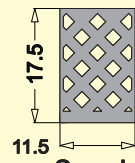

'Privacy Diamond' Tech Drawing Standard Sizes Sheet

32 x 48

48 x 32

96 x 48

96 x 24

24 x 41

48 x 48

12x18

Sample

Design Element

48 x 96

41 x 24

48 x 24

24 x 96

24 x 48

- * Lightweight
- * Easily Fabricated
- * Does not Absorb Water
- * UV Stabilized
- * Weather Resistant
- * Easily Cleaned
- * Easily Painted
- * Unique Designs

Panels are drawn to scale

Colors available: White or Black

- Sizes available in:
- 1/4" thickness
 - 1/2" thickness
 - 3/4" thickness
 - 1" thickness
 - 1-1/2" thickness

PVC Sheet
 Polyvinyl Chloride Resin
 Calcium Carbonate
 Titanium Dioxide
 Additives