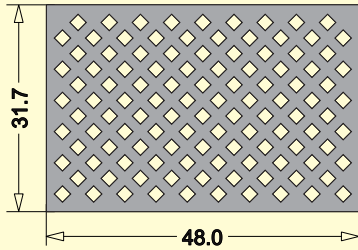

'Privacy Diamond' Tech Drawing Standard Sizes Sheet

32 x 48

48 x 32

96 x 48

96 x 24

24 x 41

48 x 48

12x18

Sample

Design Element

48 x 96

41 x 24

48 x 24

24 x 96

24 x 48

- * Lightweight
- * Easily Fabricated
- * Does not Absorb Water
- * UV Stabilized
- * Weather Resistant
- * Easily Cleaned
- * Easily Painted
- * Unique Designs

Panels are drawn to scale

Colors available: White or Black

- Sizes available in:
- 1/4" thickness
 - 1/2" thickness
 - 3/4" thickness
 - 1" thickness
 - 1-1/2" thickness

PVC Sheet
 Polyvinyl Chloride Resin
 Calcium Carbonate
 Titanium Dioxide
 Additives