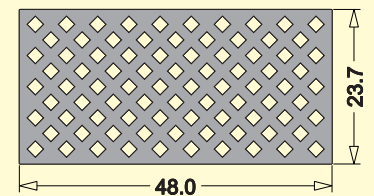

'Privacy Diamond' Tech Drawing Standard Sizes Sheet

32 x 48

48 x 32

96 x 48

96 x 24

24 x 41

48 x 48

12x18

Sample

Design Element

48 x 96

41 x 24

48 x 24

24 x 96

24 x 48

- * Lightweight
- * Easily Fabricated
- * Does not Absorb Water
- * UV Stabilized
- * Weather Resistant
- * Easily Cleaned
- * Easily Painted
- * Unique Designs

Panels are drawn to scale

Colors available: White or Black

- Sizes available in:
- 1/4" thickness
 - 1/2" thickness
 - 3/4" thickness
 - 1" thickness
 - 1-1/2" thickness

PVC Sheet
 Polyvinyl Chloride Resin
 Calcium Carbonate
 Titanium Dioxide
 Additives