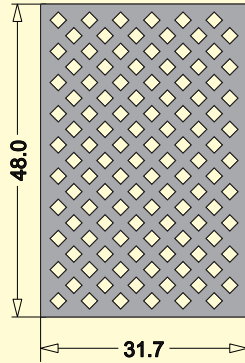

'Privacy Diamond' Tech Drawing Standard Sizes Sheet

32 x 48

48 x 32

96 x 48

96 x 24

24 x 41

48 x 48

12x18

Sample

Design Element

48 x 96

41 x 24

48 x 24

24 x 96

24 x 48

- * Lightweight
- * Easily Fabricated
- * Does not Absorb Water
- * UV Stabilized
- * Weather Resistant
- * Easily Cleaned
- * Easily Painted
- * Unique Designs

Panels are drawn to scale

Colors available: White or Black

- Sizes available in:
- 1/4" thickness
 - 1/2" thickness
 - 3/4" thickness
 - 1" thickness
 - 1-1/2" thickness

PVC Sheet
 Polyvinyl Chloride Resin
 Calcium Carbonate
 Titanium Dioxide
 Additives