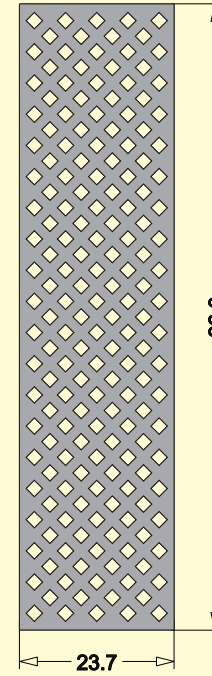

'Privacy Diamond' Tech Drawing Standard Sizes Sheet

32 x 48

48 x 32

96 x 48

96 x 24

24 x 41

48 x 48

12x18

Sample

Design Element

48 x 96

41 x 24

48 x 24

24 x 96

24 x 48

- * Lightweight
- * Easily Fabricated
- * Does not Absorb Water
- * UV Stabilized
- * Weather Resistant
- * Easily Cleaned
- * Easily Painted
- * Unique Designs

Panels are drawn to scale

Colors available: White or Black

- Sizes available in:
- 1/4" thickness
 - 1/2" thickness
 - 3/4" thickness
 - 1" thickness
 - 1-1/2" thickness

PVC Sheet
 Polyvinyl Chloride Resin
 Calcium Carbonate
 Titanium Dioxide
 Additives