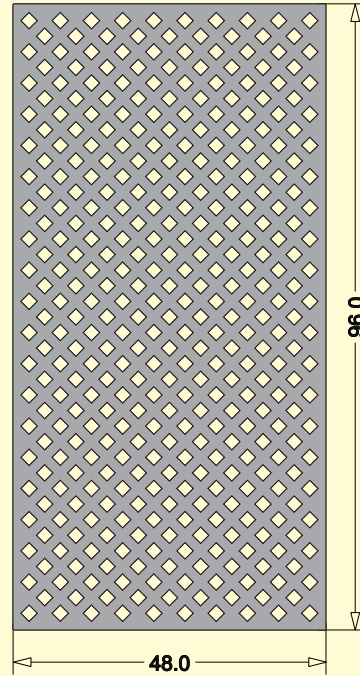

'Privacy Diamond' Tech Drawing Standard Sizes Sheet

32 x 48

48 x 32

96 x 48

96 x 24

24 x 41

48 x 48

12x18

Sample

Design Element

48 x 96

41 x 24

48 x 24

24 x 96

24 x 48

- * Lightweight
- * Easily Fabricated
- * Does not Absorb Water
- * UV Stabilized
- * Weather Resistant
- * Easily Cleaned
- * Easily Painted
- * Unique Designs

Panels are drawn to scale

Colors available: White or Black

- Sizes available in:
- 1/4" thickness
 - 1/2" thickness
 - 3/4" thickness
 - 1" thickness
 - 1-1/2" thickness

PVC Sheet
 Polyvinyl Chloride Resin
 Calcium Carbonate
 Titanium Dioxide
 Additives